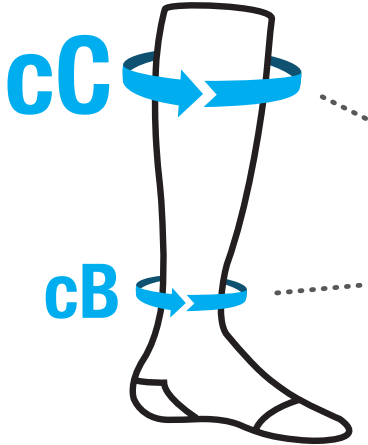

SIZING

For sizing measure **cC** (calf) and/or **cB** (ankle) circumference
Sizes are colour coded and indicated on top band of sock

cC (cm)	28 - 33	33 - 38	38 - 43	43 - 48
cC (In)	11.0 - 13.0	13.0 - 15.0	15.0 - 16.9	16.9 - 18.9
cB (cm)	17 - 20	20 - 23	23 - 27	27 - 32
cB (In)	6.7 - 7.9	7.9 - 9.1	9.1 - 10.6	10.6 - 12.6
Size/No.	S (1)	M (2)	L (3)	XL (4)