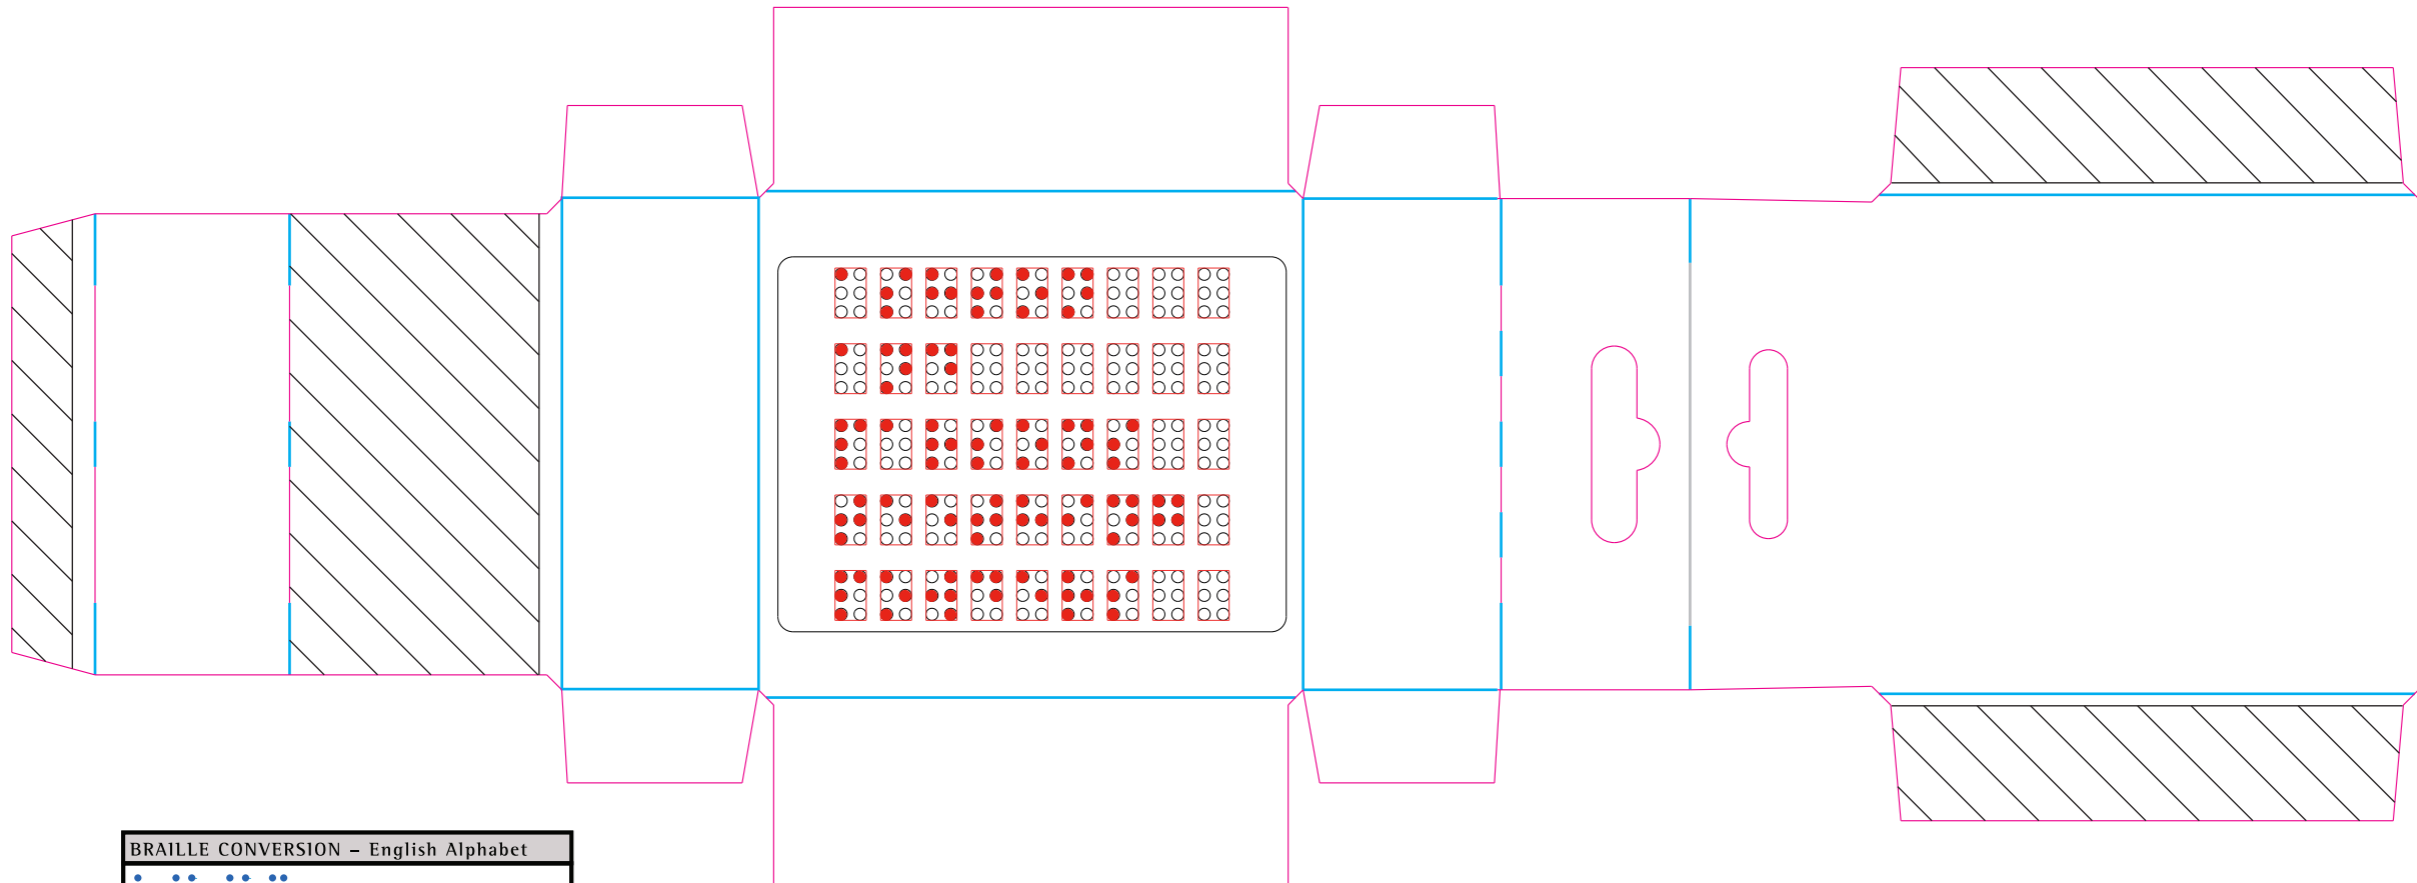

BRAILLE CONVERSION - English Alphabet

⠠ ⠠ ⠠ ⠠ ⠠ ⠠ ⠠ ⠠ ⠠ ⠠ ⠠ ⠠

**ASHTON
AND
PARSONS**

BRAILLE CONVERSION - English Alphabet

⠠ ⠠ ⠠ ⠠ ⠠ ⠠ ⠠ ⠠ ⠠ ⠠ ⠠ ⠠

**TEETHING
POWDERS**