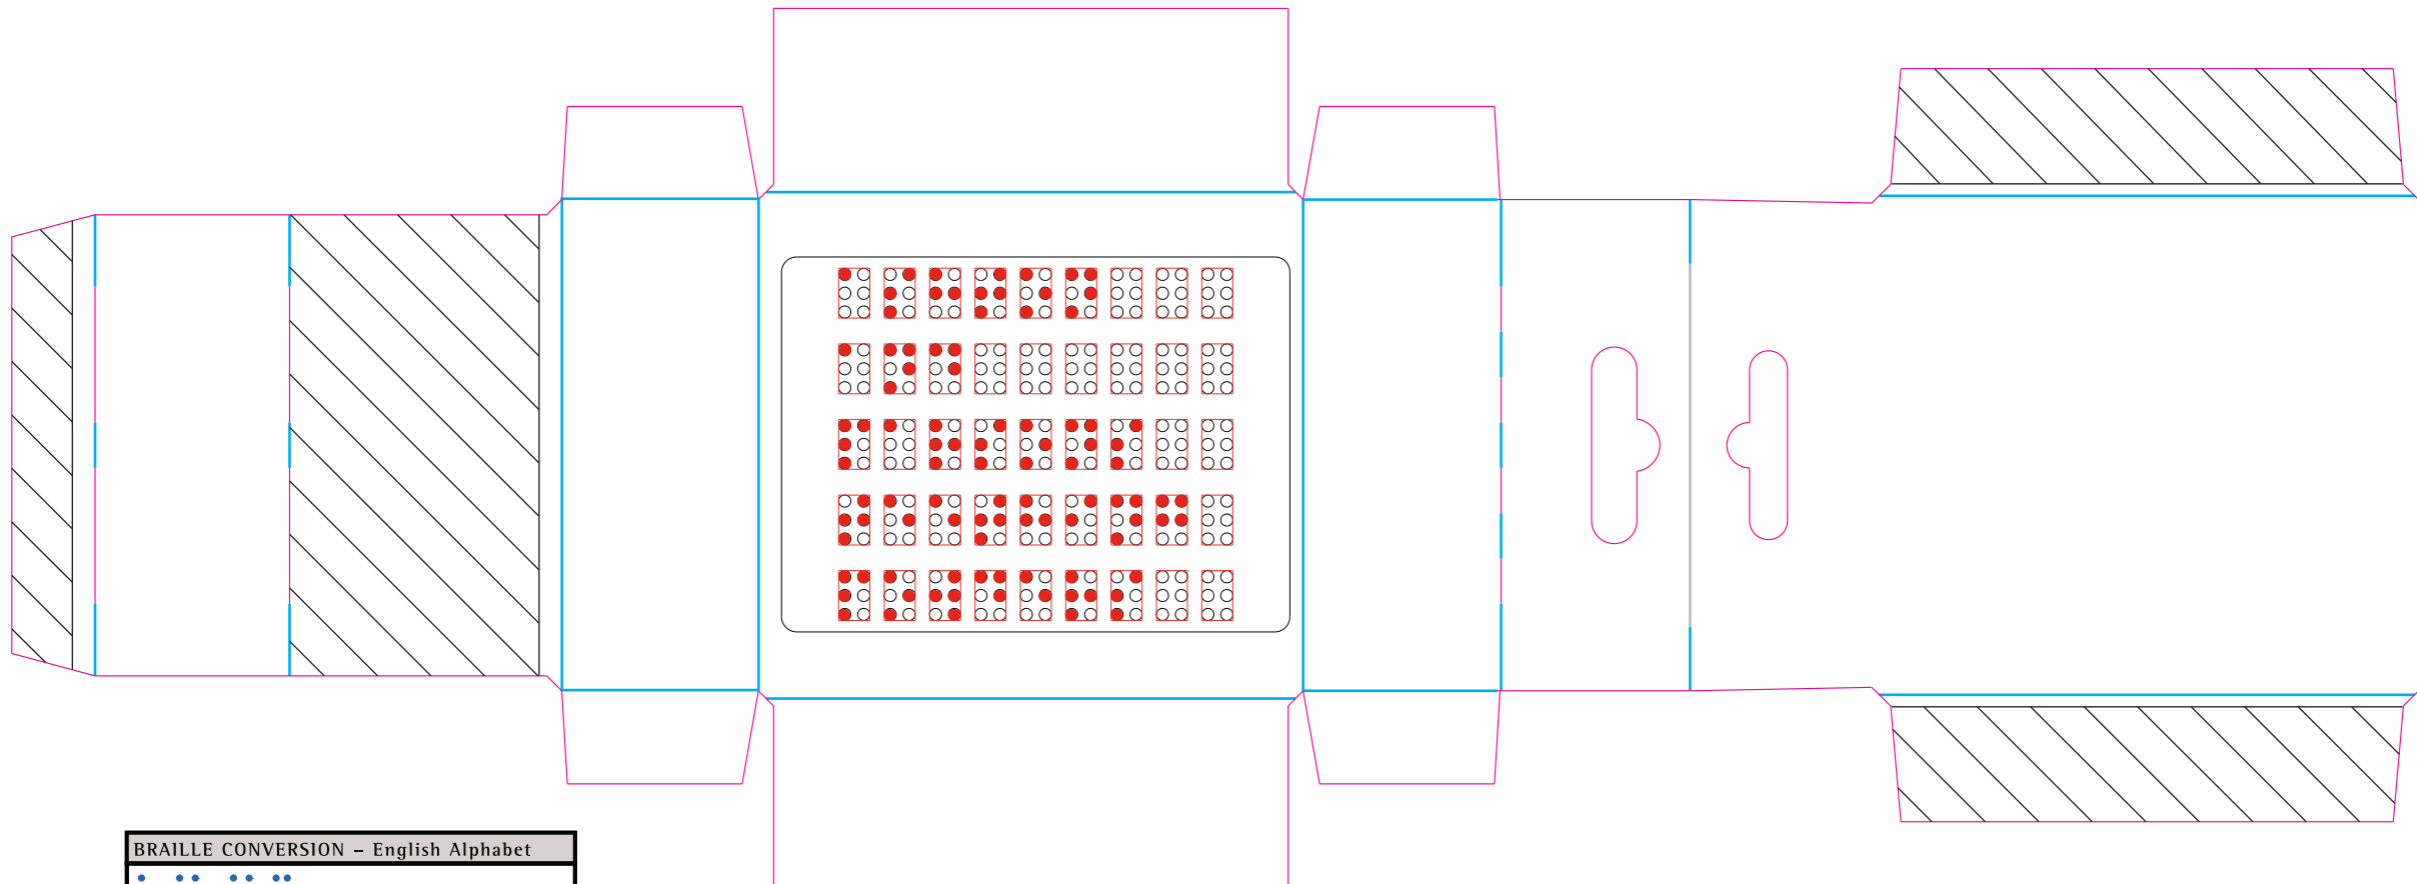

⠠⠠⠠⠠⠠⠠⠠⠠⠠⠠
⠠⠠⠠⠠⠠⠠⠠⠠⠠⠠
⠠⠠⠠⠠⠠⠠⠠⠠⠠⠠
⠠⠠⠠⠠⠠⠠⠠⠠⠠⠠
⠠⠠⠠⠠⠠⠠⠠⠠⠠⠠

BRaille CONVERSION - English Alphabet

ASHTON
AND
PARSONS

BRaille CONVERSION - English Alphabet

TEETHING
POWDERS