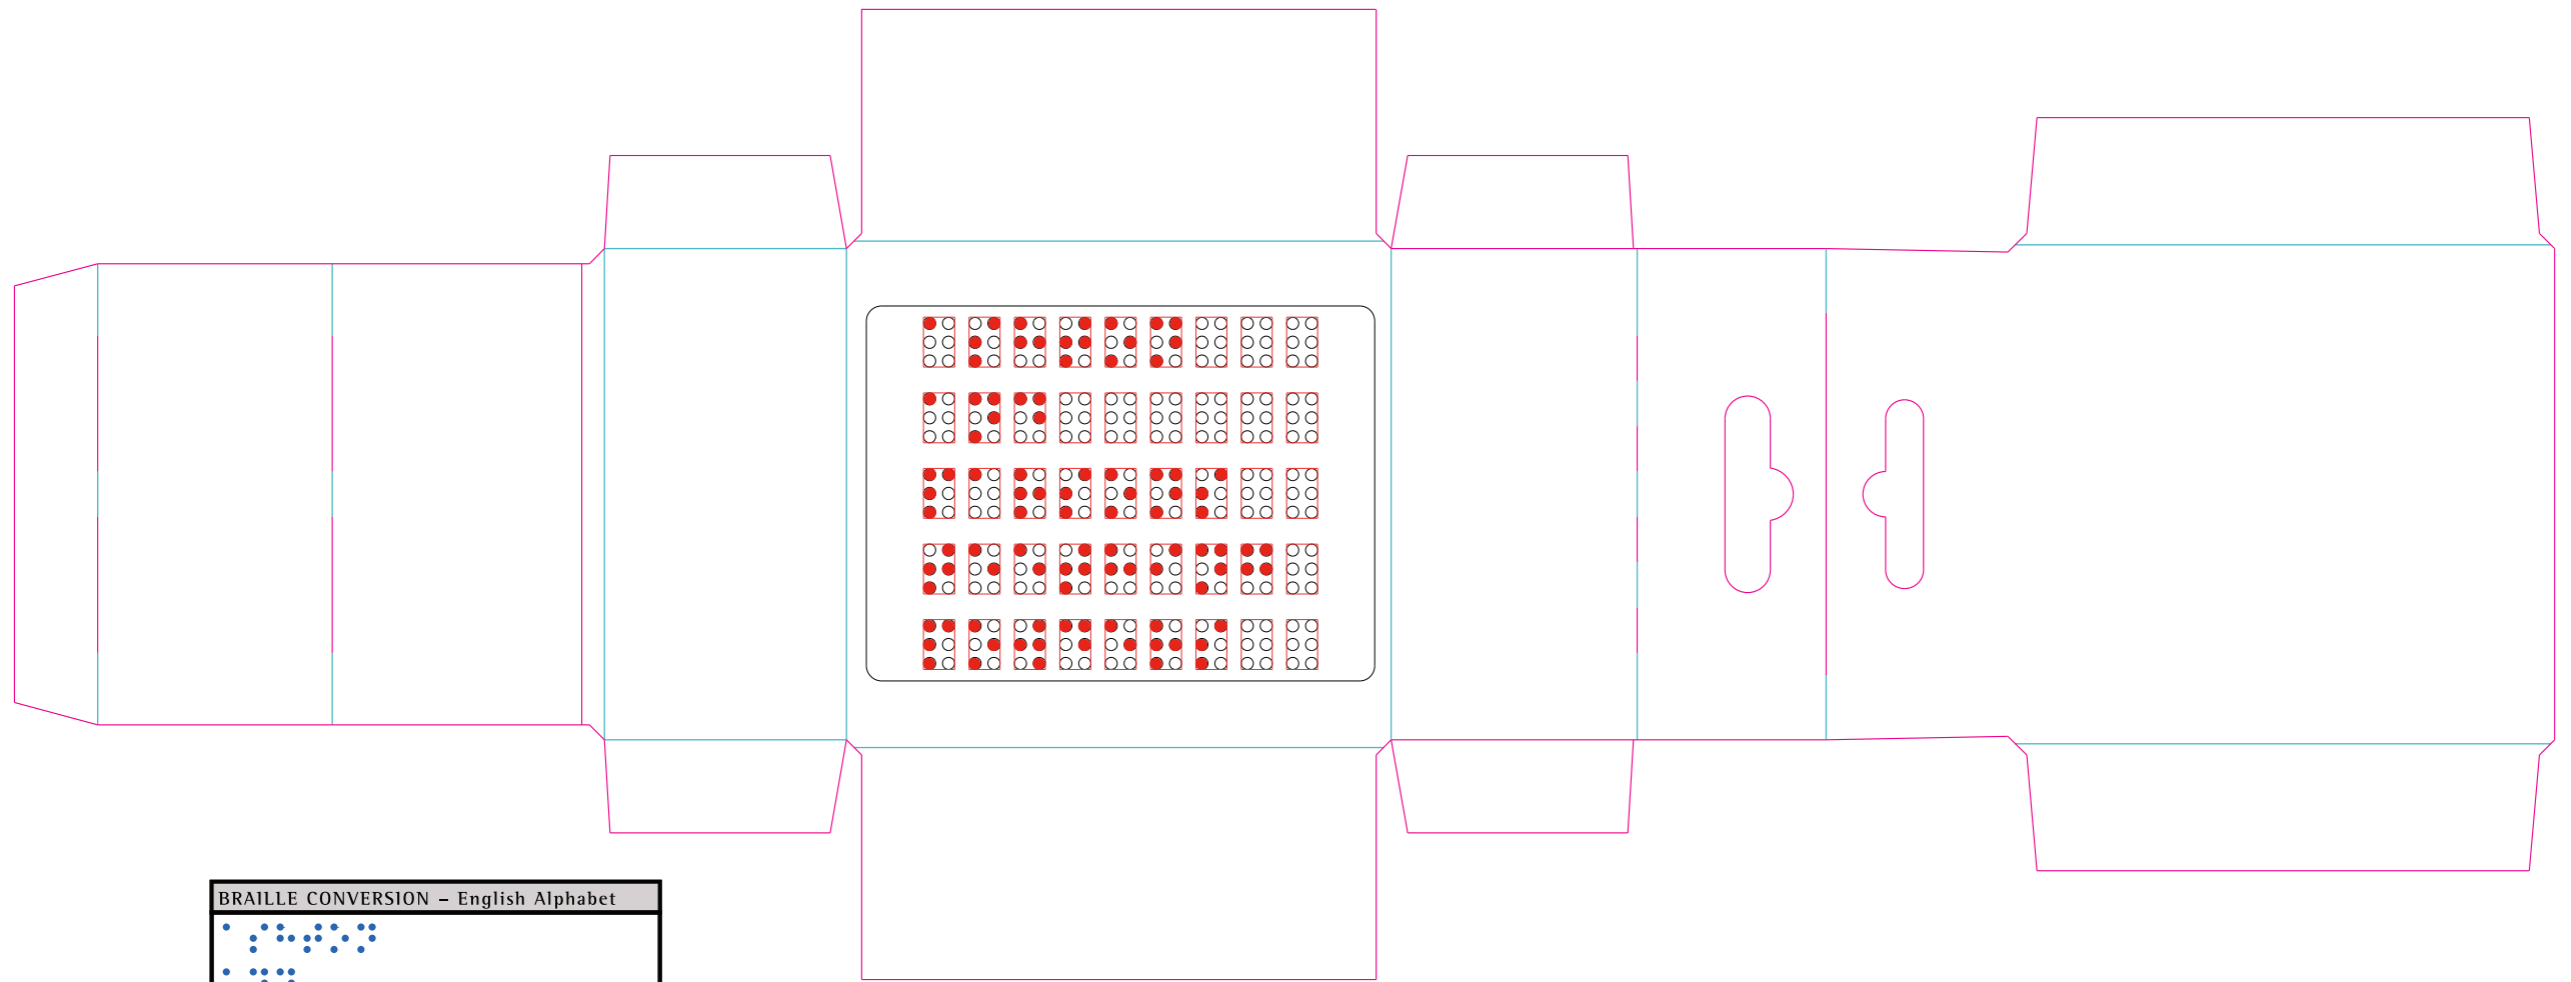

BRaille CONVERSION - English Alphabet

ASHTON
AND
PARSONS

BRaille CONVERSION - English Alphabet

TEETHING
POWDERS