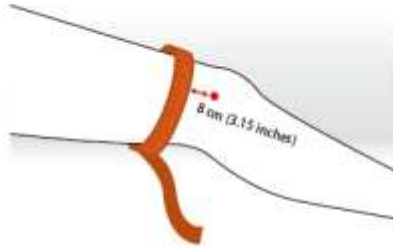

## Boots Everyday Support Range

Everyday Wrist support:

Size	Knee dimensions
Small	13 – 16 cm (5¼ - 6¼ inches)
Medium	16 – 19 cm (6¼ - 7½ inches)
Large	19 – 22 cm (7½ - 8 inches)

Measure the circumference away from the wrist about 5cm (2 inches).

Everyday Ankle support:

Size	Knee dimensions
Small	19 – 22 cm (7½ - 8 inches)
Medium	22 – 25 cm (8½ - 9¾ inches)
Large	25 – 28 cm (9¾ - 11 inches)

Measure the circumference away from the ankle about 5cm (2 inches).

Everyday Knee Support:

Size	Knee dimensions
Small	30 – 36.5 cm (11 <sup>3</sup> / <sub>4</sub> - 14 <sup>3</sup> / <sub>8</sub> inches)
Medium	36.5 – 44.5 cm (14 <sup>3</sup> / <sub>8</sub> - 17 <sup>1</sup> / <sub>2</sub> inches)
Large	44.5 – 53.5 cm (17 <sup>1</sup> / <sub>2</sub> - 21 inches)

Measure the circumference away of the knee at the patella with knee about 8 cm (3.15 inches).