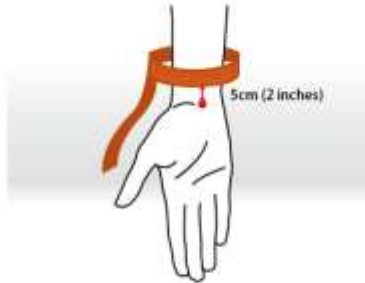

## Boots Everyday Support Range

Everyday Wrist support:

Size	Knee dimensions
Small	13 – 16 cm (5¼ - 6¼ inches)
Medium	16 – 19 cm (6¼ - 7½ inches)
Large	19 – 22 cm (7½ - 8 inches)

Measure the circumference away from the wrist about 5cm (2 inches).

Everyday Ankle support:

Size	Knee dimensions
Small	19 – 22 cm (7½ - 8 inches)
Medium	22 – 25 cm (8½ - 9¾ inches)
Large	25 – 28 cm (9¾ - 11 inches)

Measure the circumference away from the ankle about 5cm (2 inches).

Everyday Knee Support:

Size	Knee dimensions
Small	30 – 36.5 cm (11 <sup>3</sup> / <sub>4</sub> - 14 <sup>3</sup> / <sub>8</sub> inches)
Medium	36.5 – 44.5 cm (14 <sup>3</sup> / <sub>8</sub> - 17 <sup>1</sup> / <sub>2</sub> inches)
Large	44.5 – 53.5 cm (17 <sup>1</sup> / <sub>2</sub> - 21 inches)

Measure the circumference away of the knee at the patella with knee about 8 cm (3.15 inches).