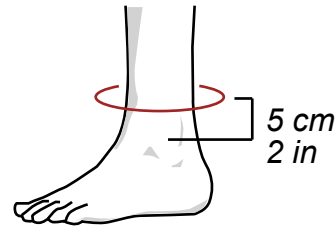

CHOOSING THE CORRECT SIZE:

Measure ankle circumference (5cm above middle of ankle bone)

SIZE	ANKLE DIMENSIONS
Small	18cm - 21cm 7 - 8 1/4 inches
Medium	21cm - 24cm 8 1/4 - 9 1/2 inches
Large	24cm - 27cm 9 1/2- 10 5/8 inches

CHOOSING THE CORRECT SIZE:

Measure around the thigh 8 cm above kneecap

SIZE	KNEE DIMENSIONS
Small	35cm - 40cm 13 3/4- 15 3/4 inches
Medium	40cm - 45cm 15 3/4 - 17 3/4 inches
Large	45cm - 50cm 17 3/4 - 19 3/4 inches

CHOOSING THE CORRECT SIZE:

Measure around the forearm 5 cm below elbow bone

SIZE	ELBOW DIMENSIONS
Small	21cm - 23.5cm 8 1/4- 9 1/4 inches
Medium	23.5cm - 26.5cm 9 1/4 - 10 1/2 inches
Large	26.5cm - 29.8cm 10 1/2 - 11 3/4 inches