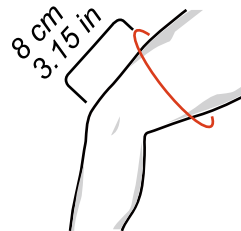

CHOOSING THE CORRECT SIZE:

Measure ankle circumference (5cm above middle of ankle bone)

SIZE	ANKLE DIMENSIONS
Small	18cm - 21cm 7 - 8 1/4 inches
Medium	21cm - 24cm 8 1/4 - 9 1/2 inches
Large	24cm - 27cm 9 1/2- 10 5/8 inches

CHOOSING THE CORRECT SIZE:

Measure around the thigh 8 cm above kneecap

SIZE	KNEE DIMENSIONS
Small	35cm - 40cm 13 3/4- 15 3/4 inches
Medium	40cm - 45cm 15 3/4 - 17 3/4 inches
Large	45cm - 50cm 17 3/4 - 19 3/4 inches

CHOOSING THE CORRECT SIZE:

Measure around the forearm 5 cm below elbow bone

SIZE	ELBOW DIMENSIONS
Small	21cm - 23.5cm 8 1/4- 9 1/4 inches
Medium	23.5cm - 26.5cm 9 1/4 - 10 1/2 inches
Large	26.5cm - 29.8cm 10 1/2 - 11 3/4 inches