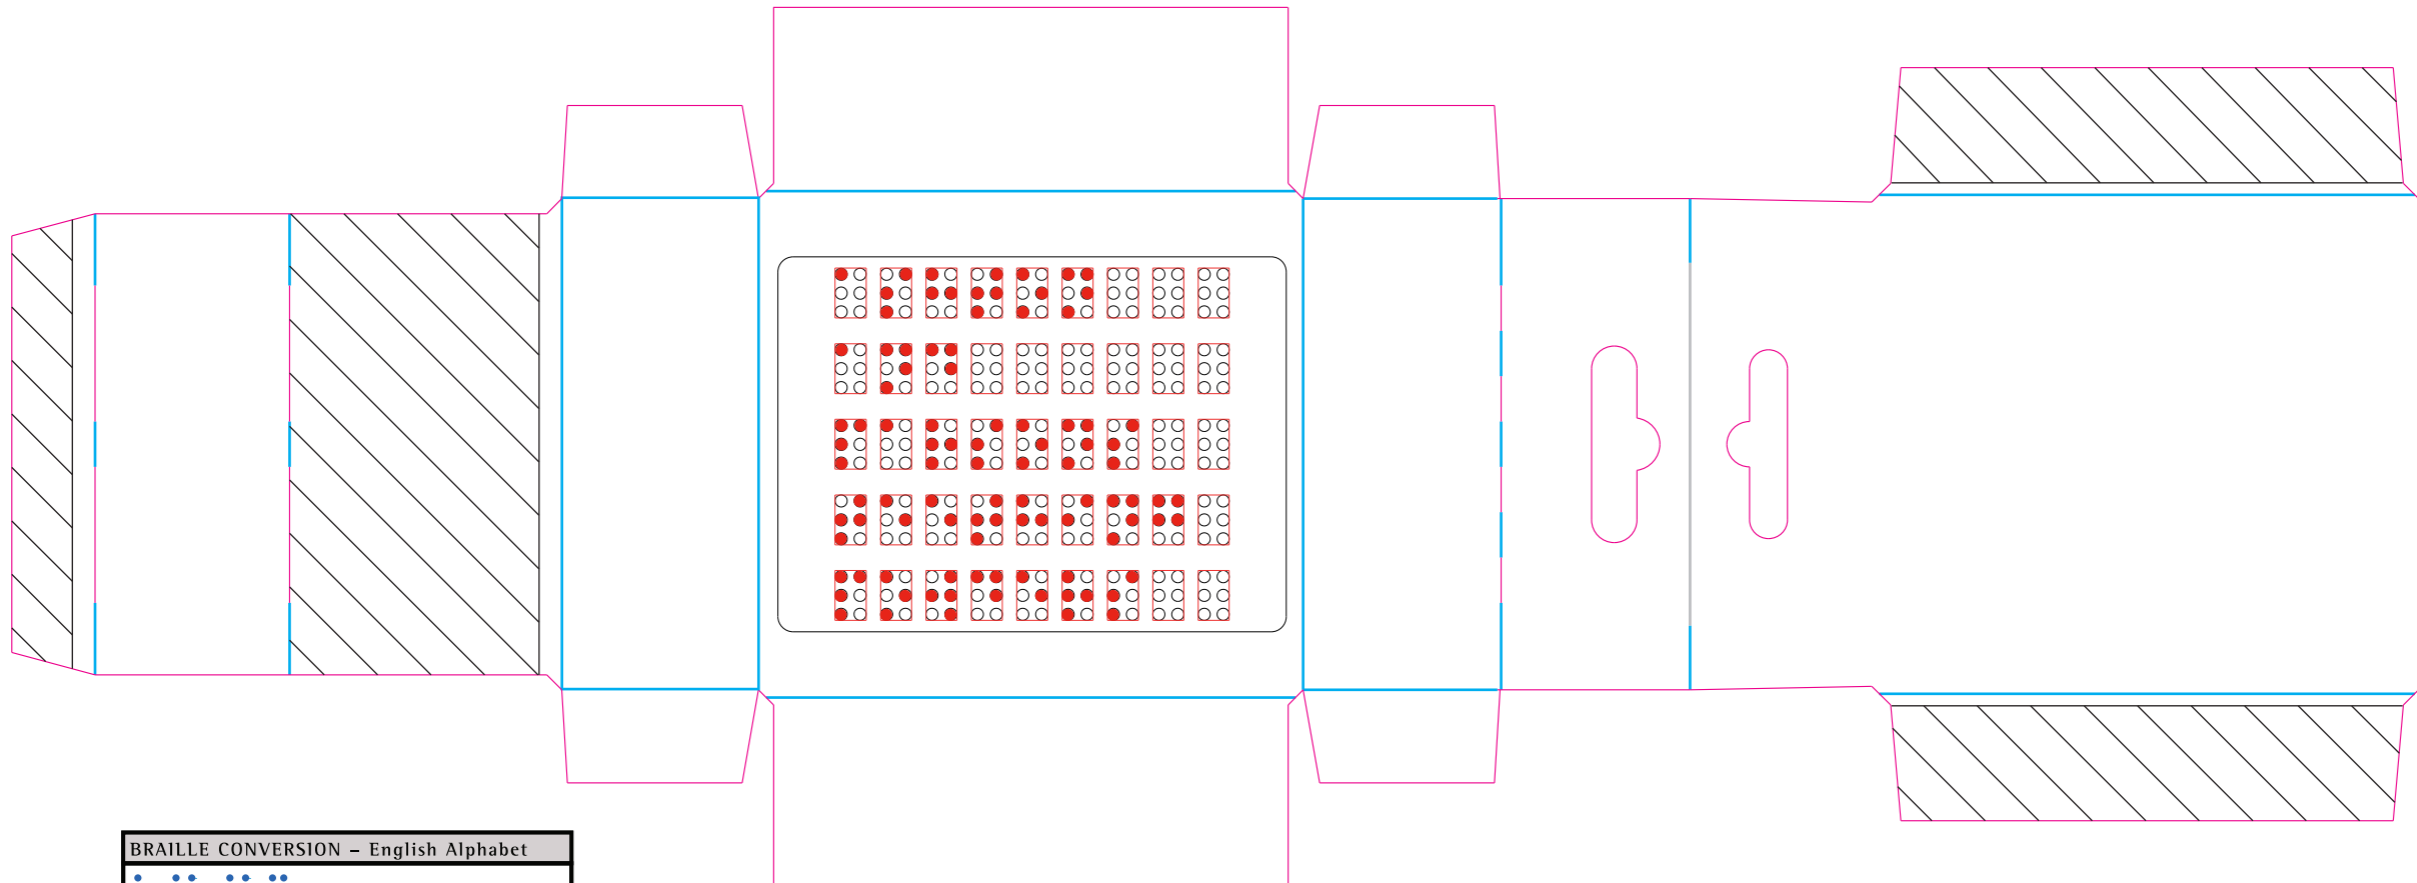

BRAILLE CONVERSION - English Alphabet

ASHTON
AND
PARSONS

BRAILLE CONVERSION - English Alphabet

TEETHING
POWDERS